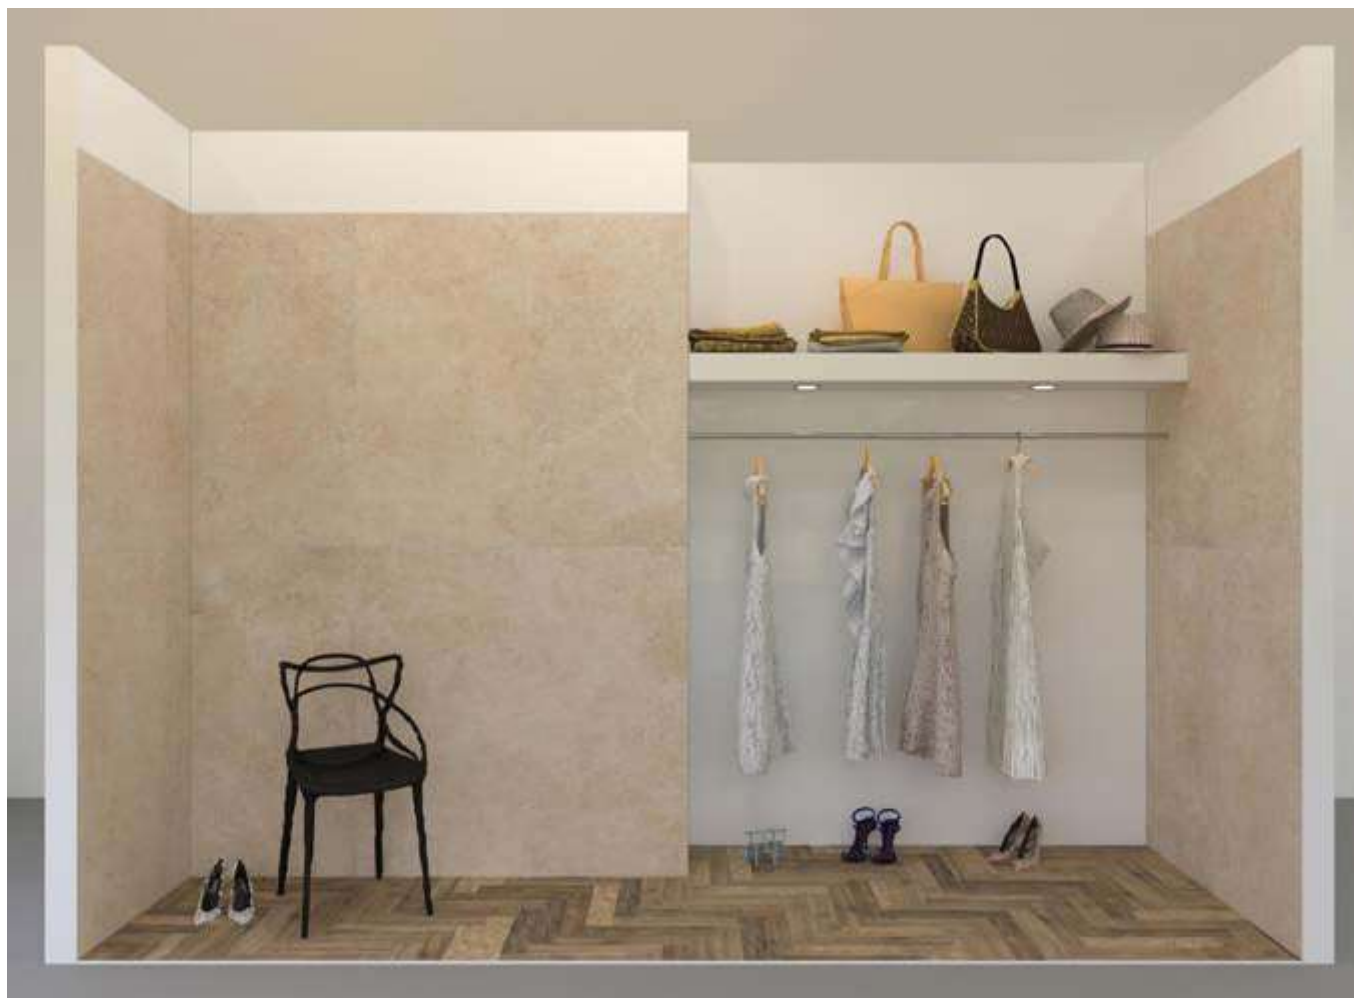

MATERIALE / FURNITURE:

Amboise 60x120
Beige Ret Soft-Grip

Sher_wood 8x41
Red brown Nat-Matt