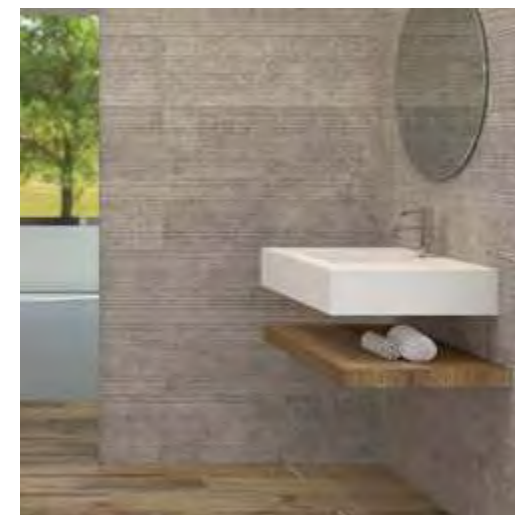

MATERIALE / FURNITURE:

Pavé Wall 30.90 - 30x90
Grigio Ret-Ribbed

Sher_wood - 20x120
Red brown Ret-Matt