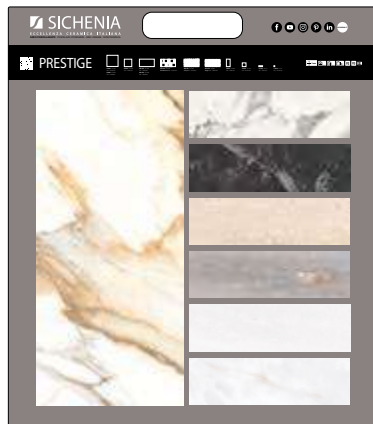

CODICE MDPRS30 MDF LAPPATO 3D
30x60 Calacatta Gold LAPPATO 3D
9x30 Tutti i colori LAPPATI 3D

PREZZO PRICE
23,00 EURO

CODICE MDPRS20 MDF SATIN 3D
30x60 Calacatta Gold SATIN 3D
9x30 Tutti i colori SATIN 3D

PREZZO PRICE
21,00 EURO