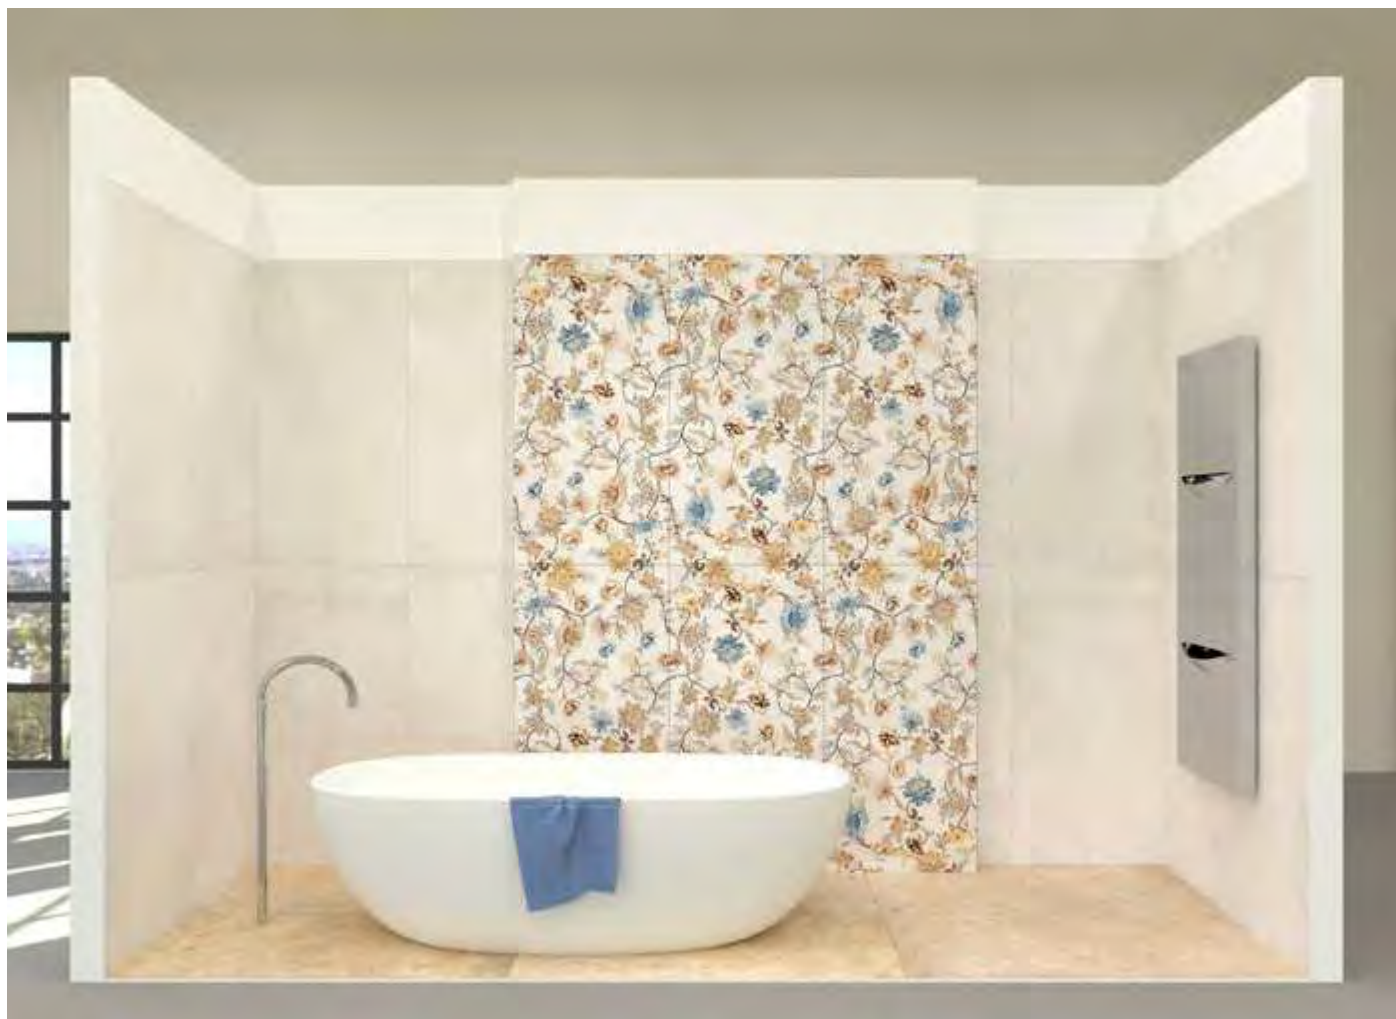

MATERIALE / FURNITURE:

Art by Sichenia Industrial
Hanami 60x120
White Ret-MATT

94_EVO 60x120
Bianco di Spagna Ret - MATT

Amboise 60x120
Oro Ret Soft-Grip