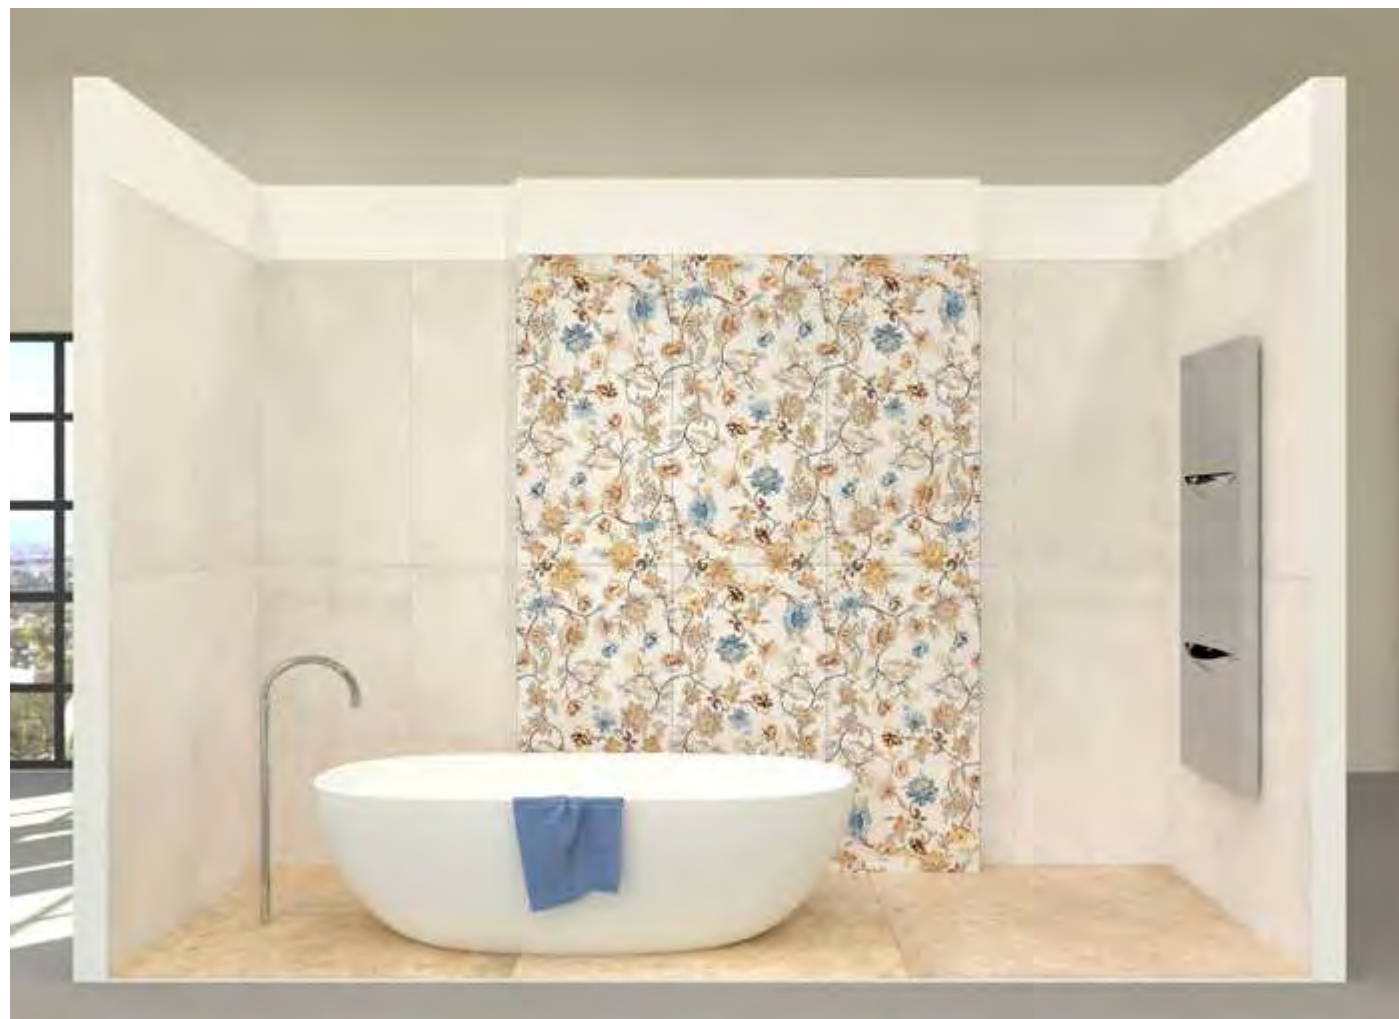

MATERIALE / FURNITURE:

Amboise 90x90
Beige Ret - Chipped Smooth

Amboise 60x90
Beige Ret - Chipped Smooth

Amboise 60x60
Beige Ret - Chipped Smooth

Pavé Wall 30.90 - 30x90
Beige Ret - Ribbed

Amboise 30x60
Beige Ret - Chipped
Smooth

MATERIALE / FURNITURE:

Amboise 90x90
Oro Ret-Lappato

Amboise - 60x60
Oro Ret Chipped - Smooth

Amboise 30x90
Oro Ret-Lappato

Pavé Wall 30.90 - 30x90
Bianco Ret - Ribbed

MATERIALE / FURNITURE:

Art by Sichenia Industrial
Hanami 60x120
White Ret-MATT