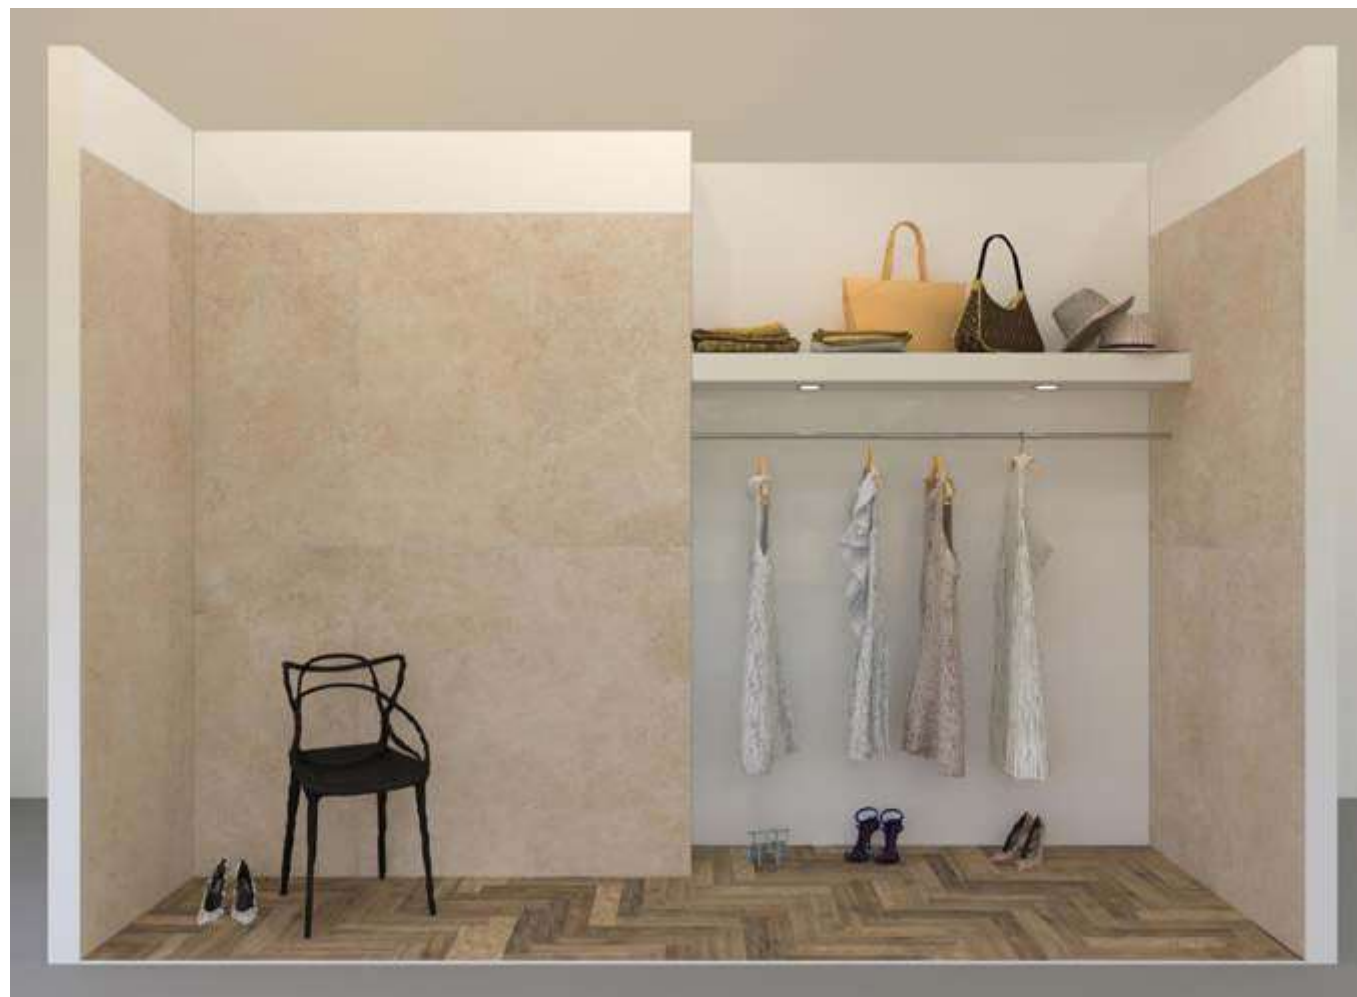

MATERIALE / FURNITURE:

Amboise 60x120
Beige Ret Soft-Grip

Sher_wood 8x41
Red brown Nat-Matt