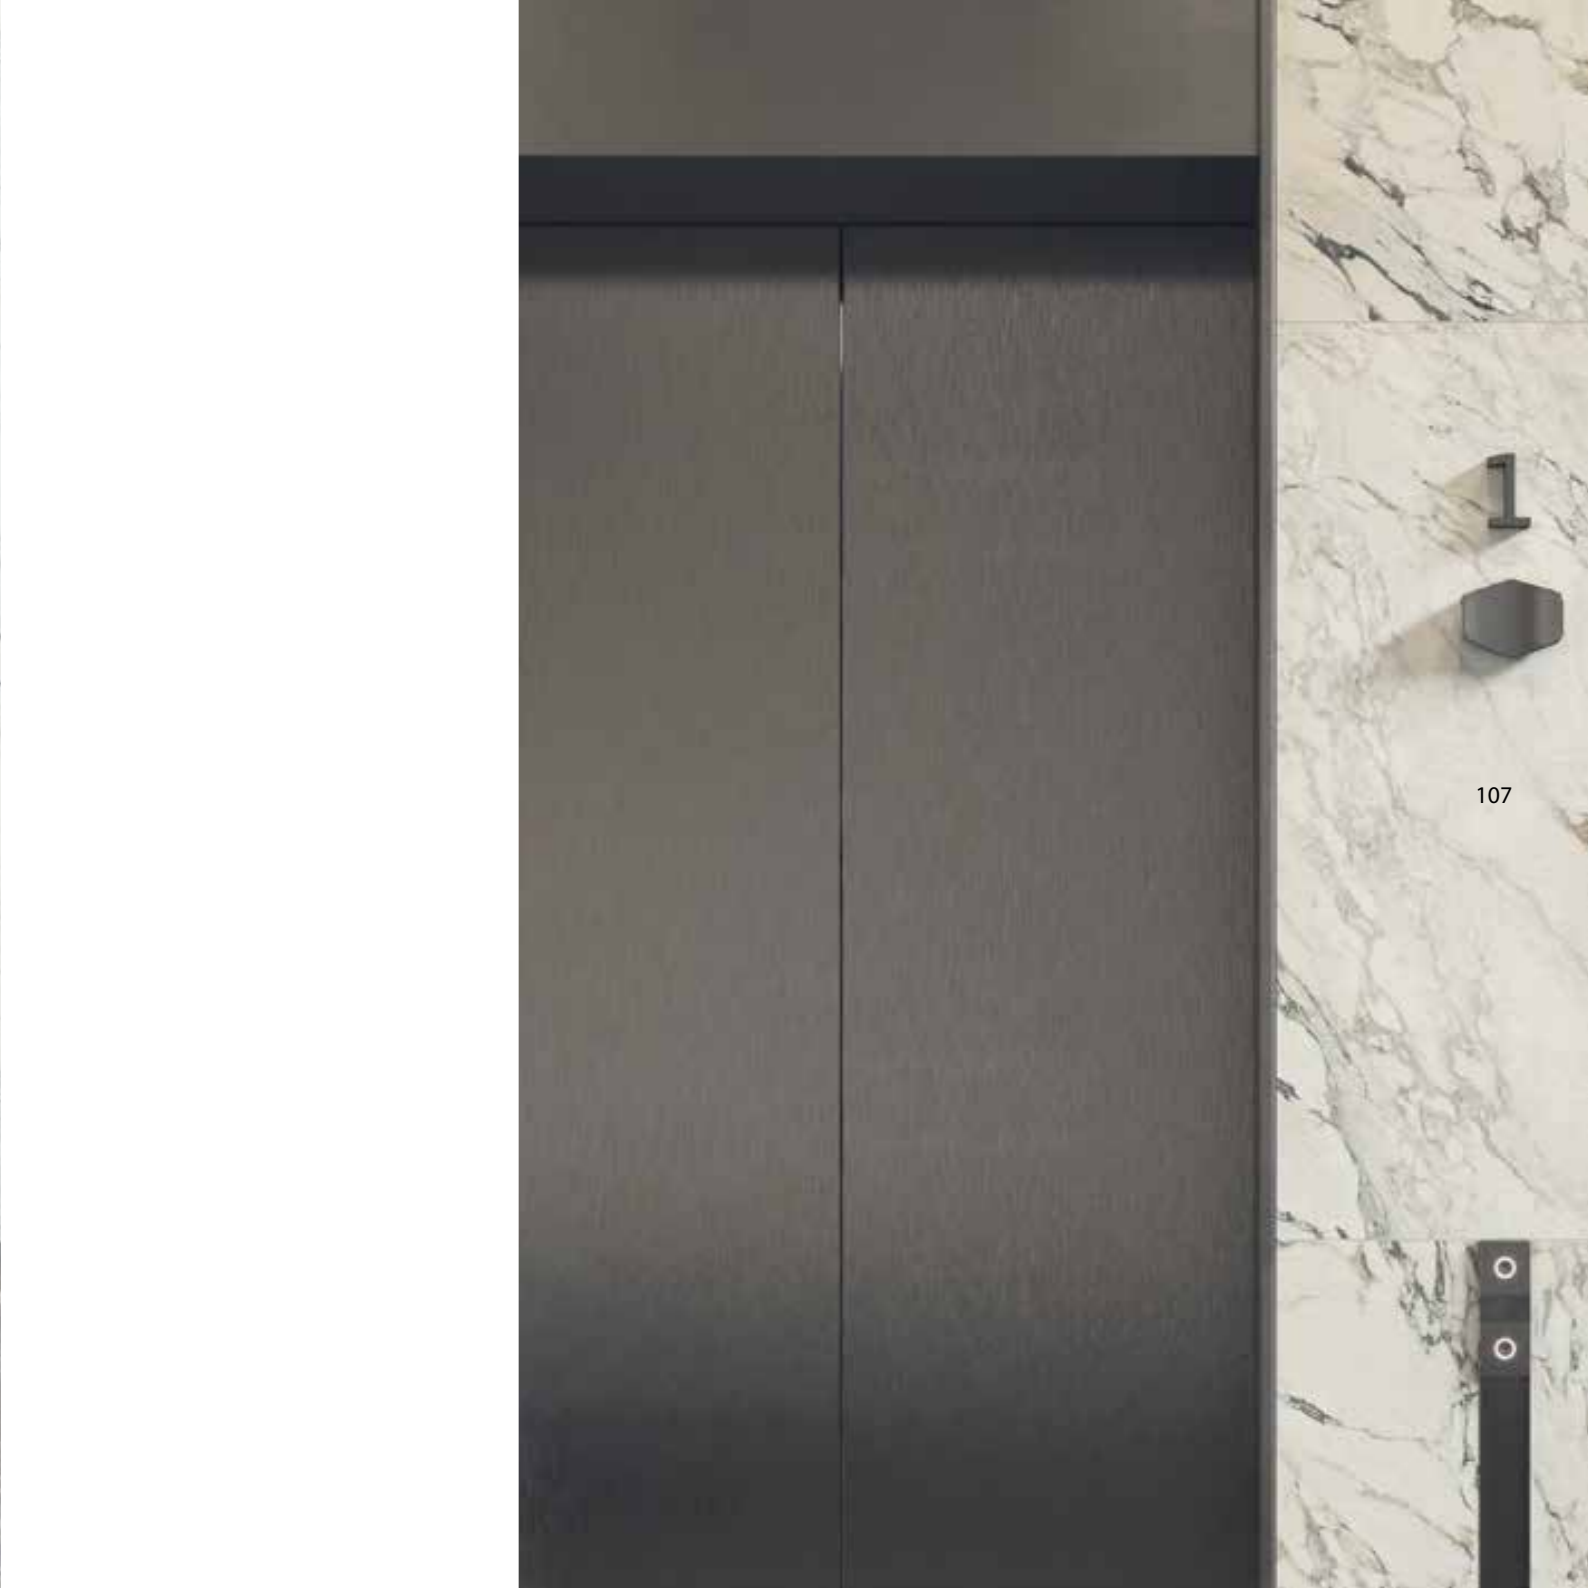

WHERE
GEOMETRY
INSPIRES
BEAUTY

BEAT&PIECES

COLORS MATCHING

PRESTIGE
Calacatta Gold

PRESTIGE
Port Laurant

P_ARKETT
Graz

BEAT&PIECES
60x120 . 24"x48"

106